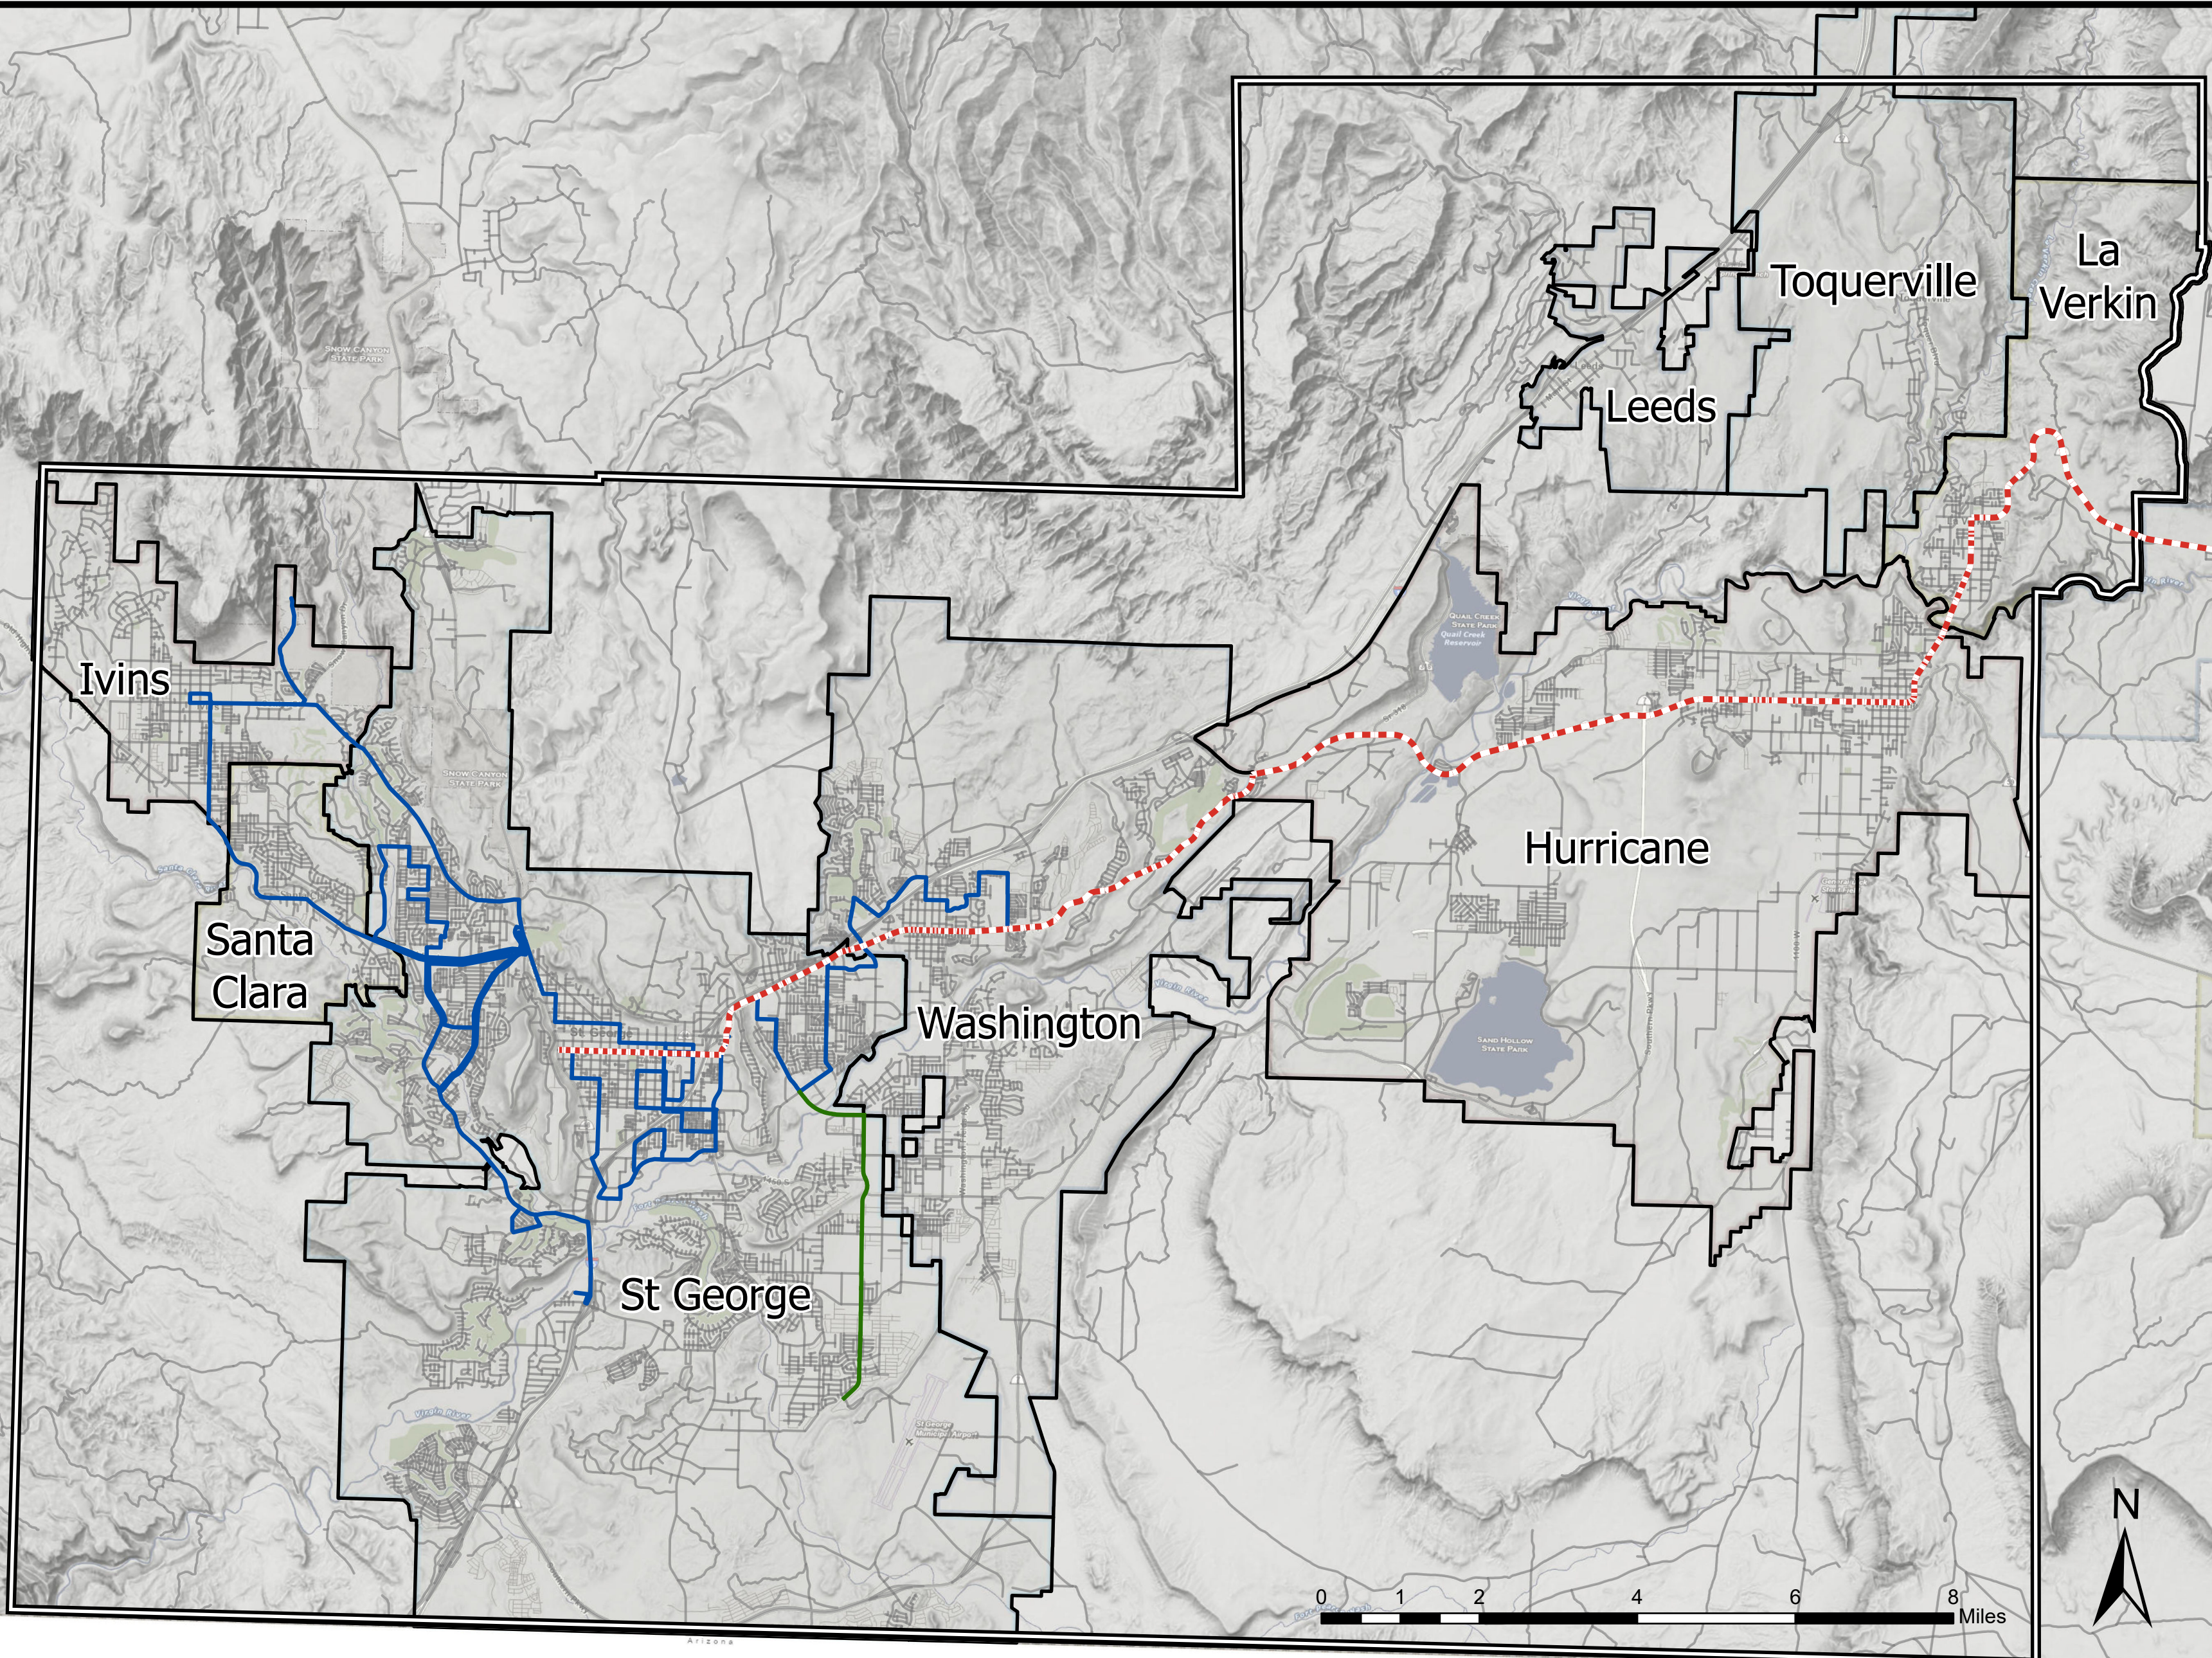

**Dixie Metropolitan
Planning Organization
Transit Service
Regional Transportation
Plan
2023-2050**

- Legend**
- Existing Routes
 - Springdale Line
 - Airport BRT Route