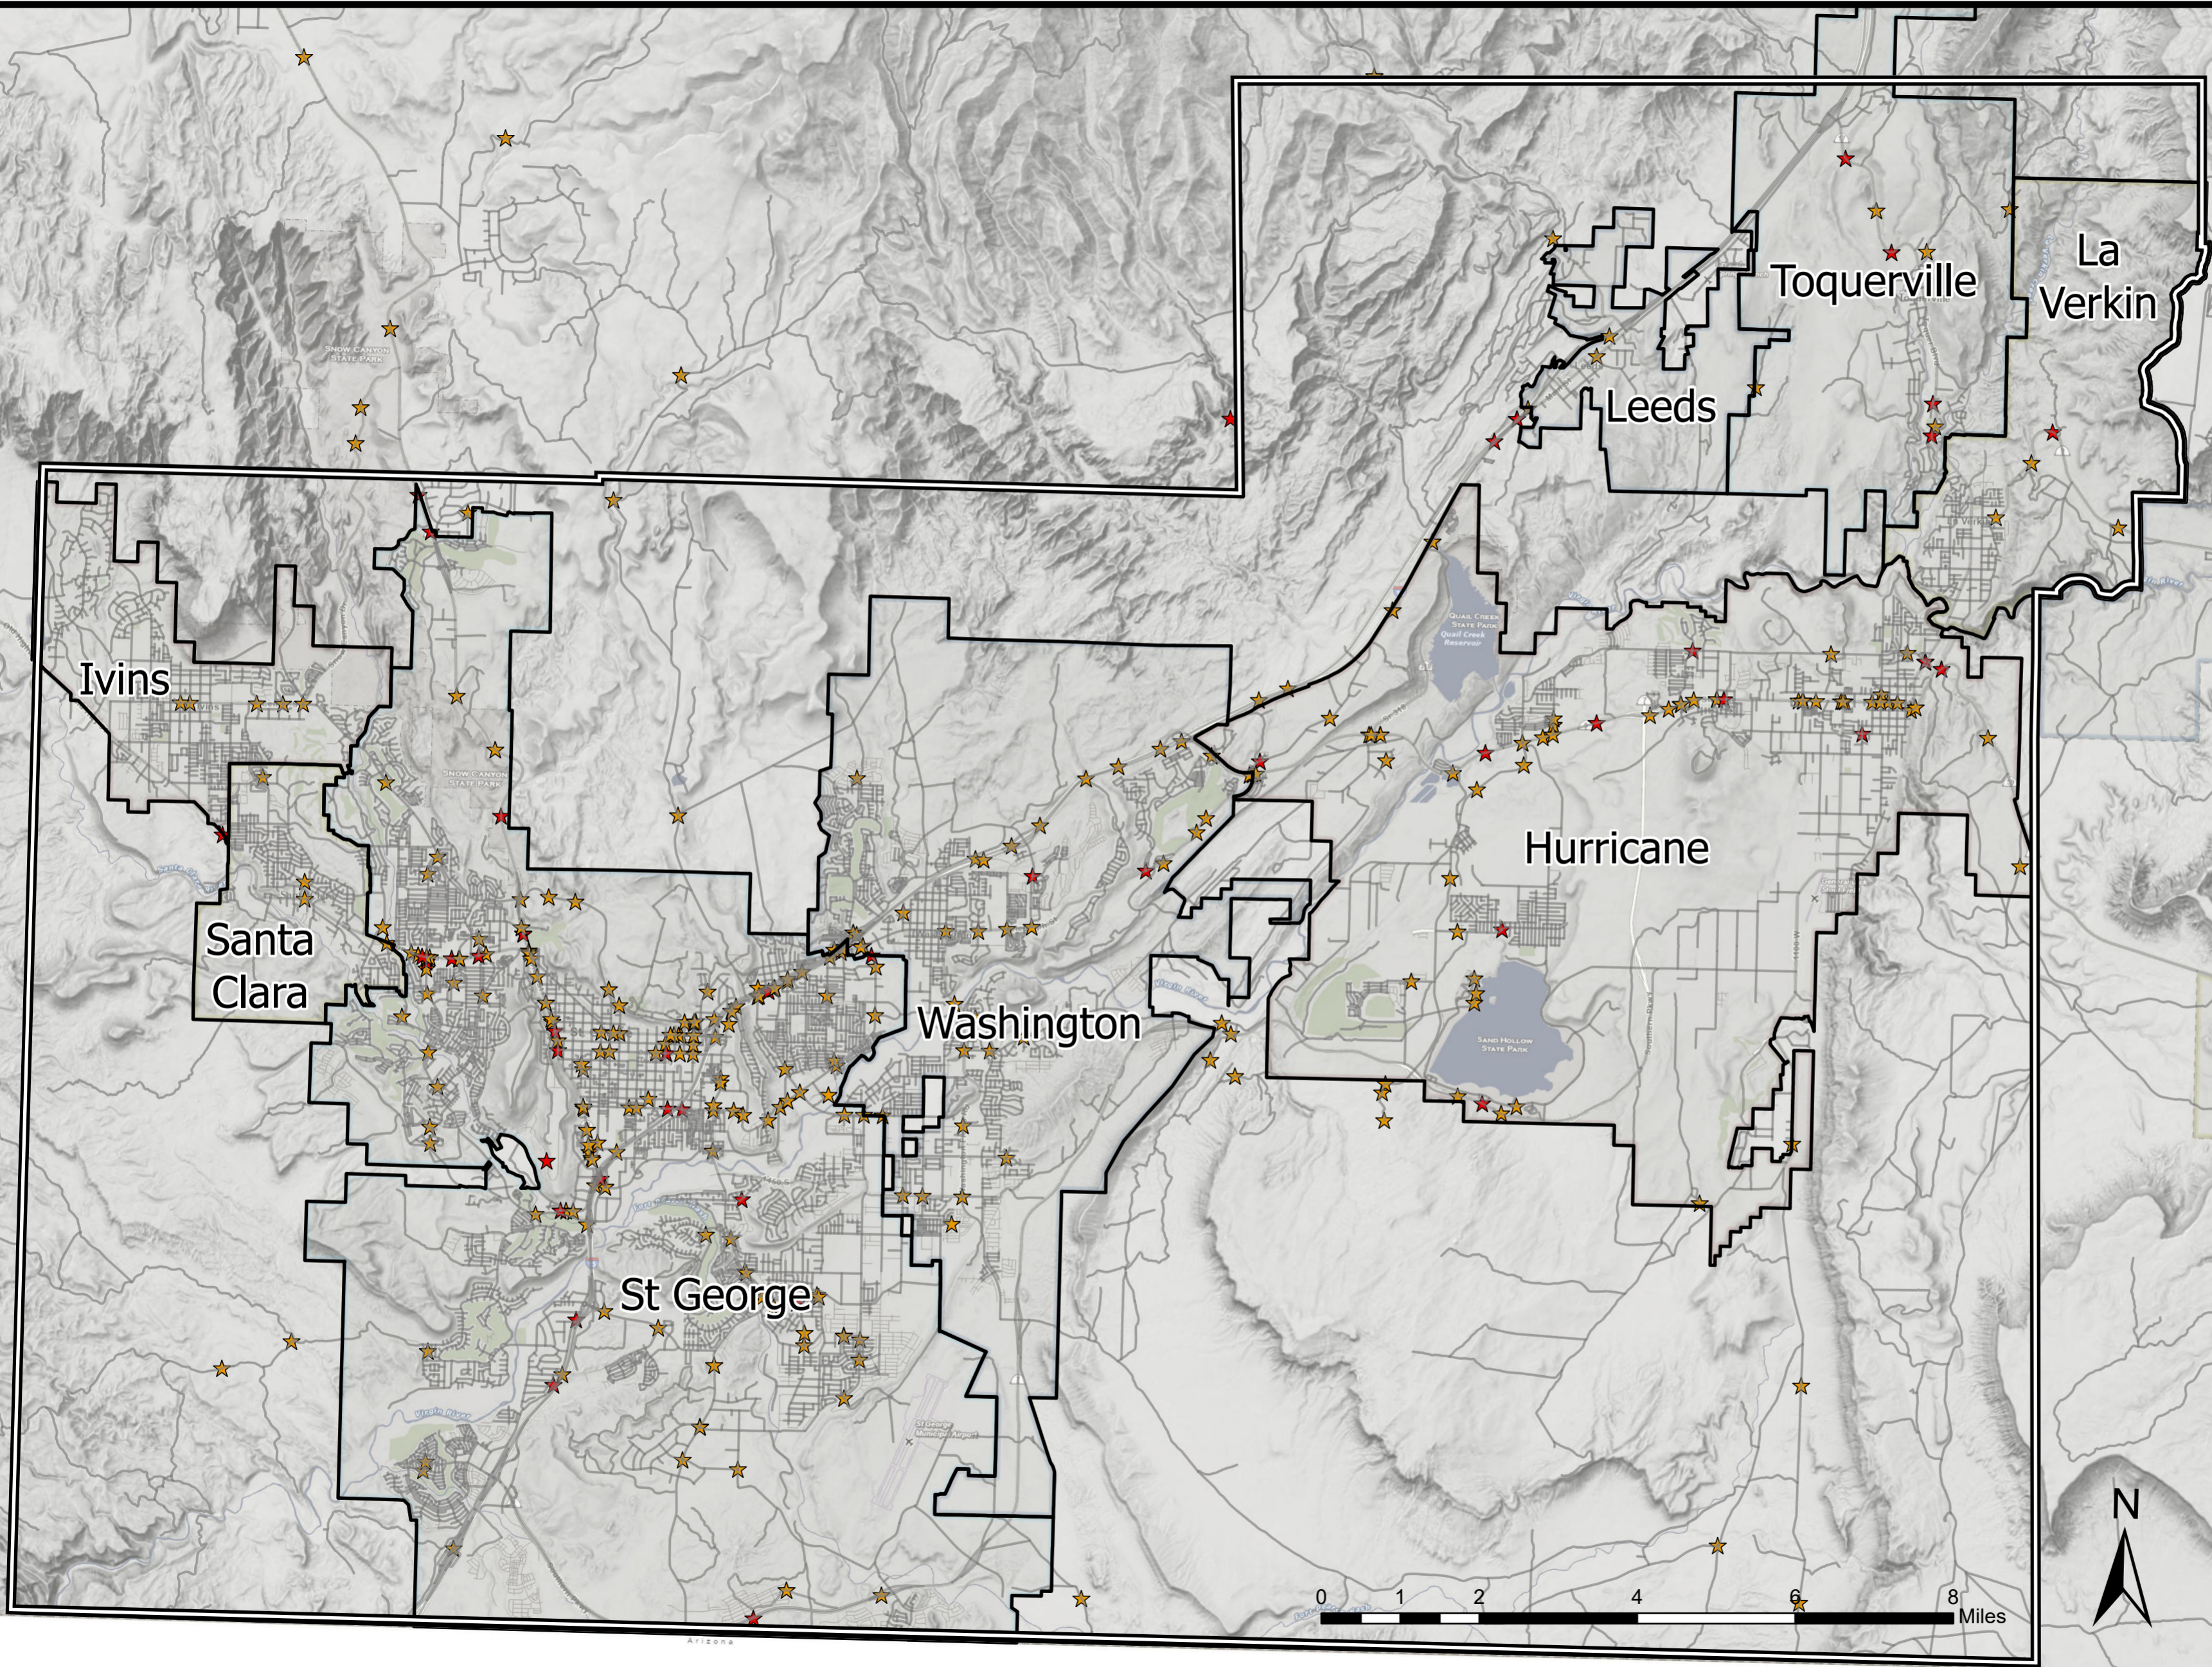

**Dixie Metropolitan
Planning Organization
2019-22 Traffic Crashes
Regional Transportation
Plan
2023-2050**

- Legend**
Crash Severity
- ★ Fatal
 - ★ Suspected Serious Injury