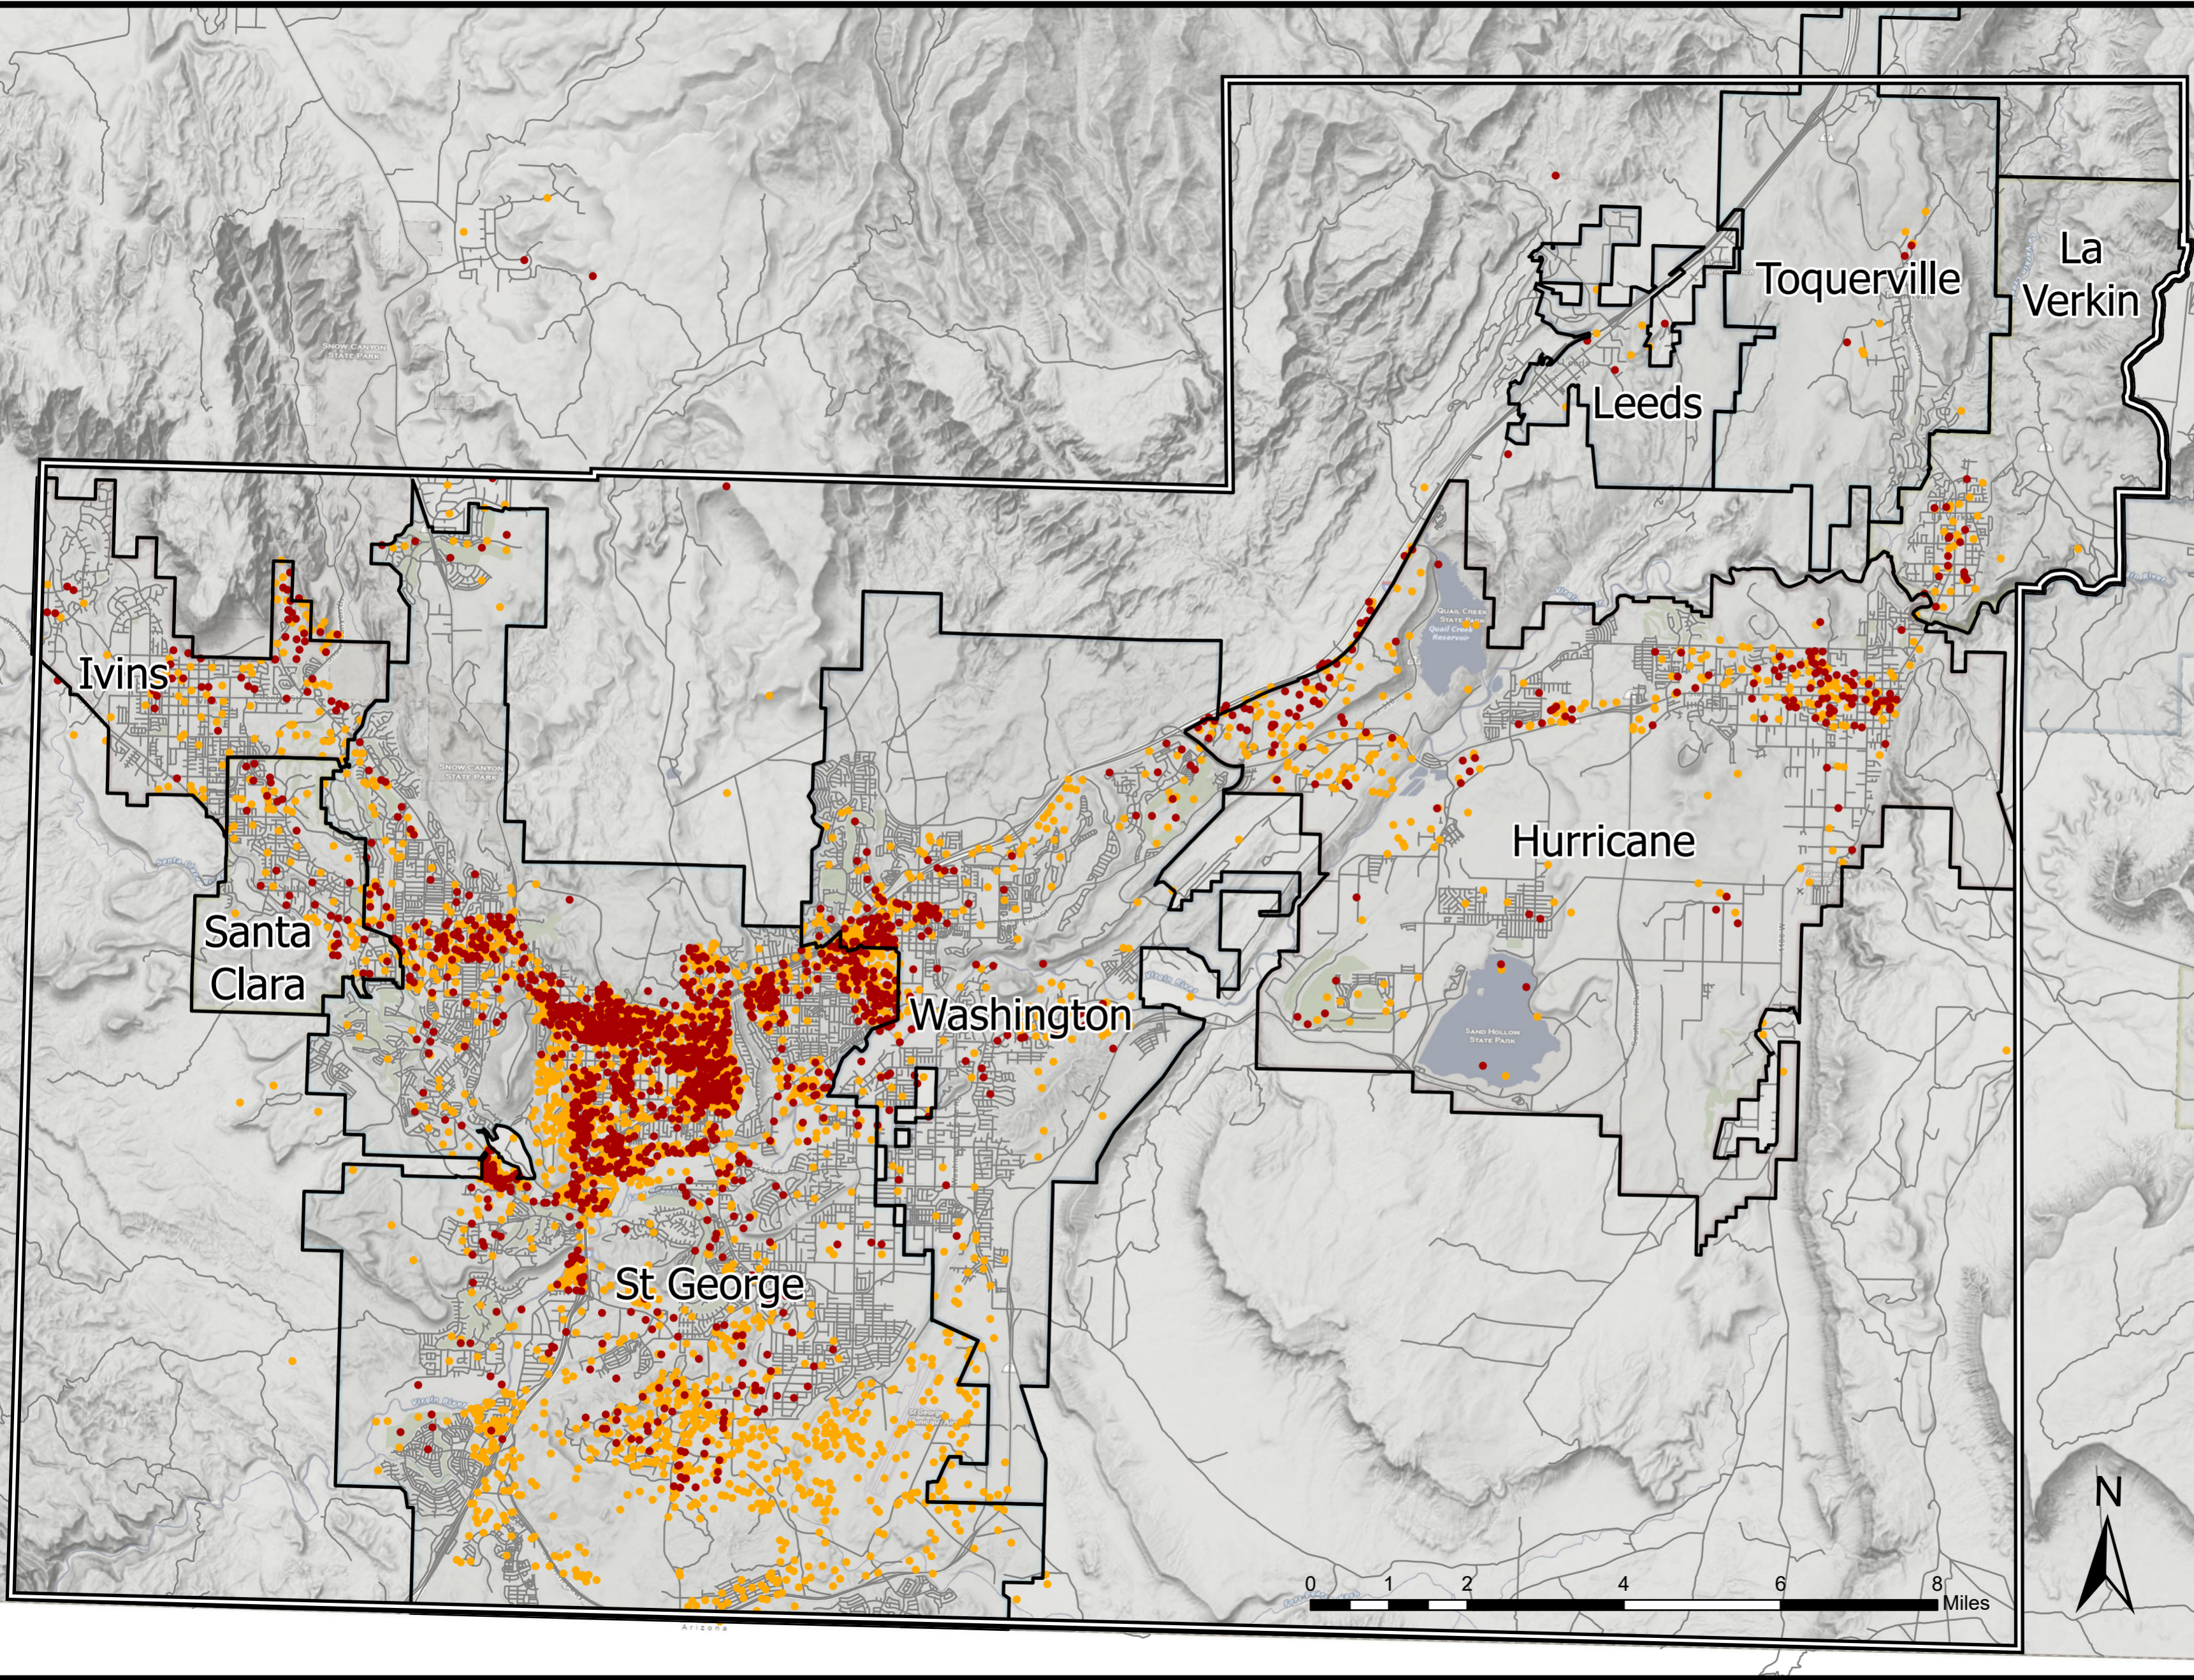

**Dixie Metropolitan
Planning Organization
Employment Density
Regional Transportation
Plan
2023-2050**

Legend
Employment Density
• Employment 2019
• Employment Projection 2050
1 Dot = 50 People