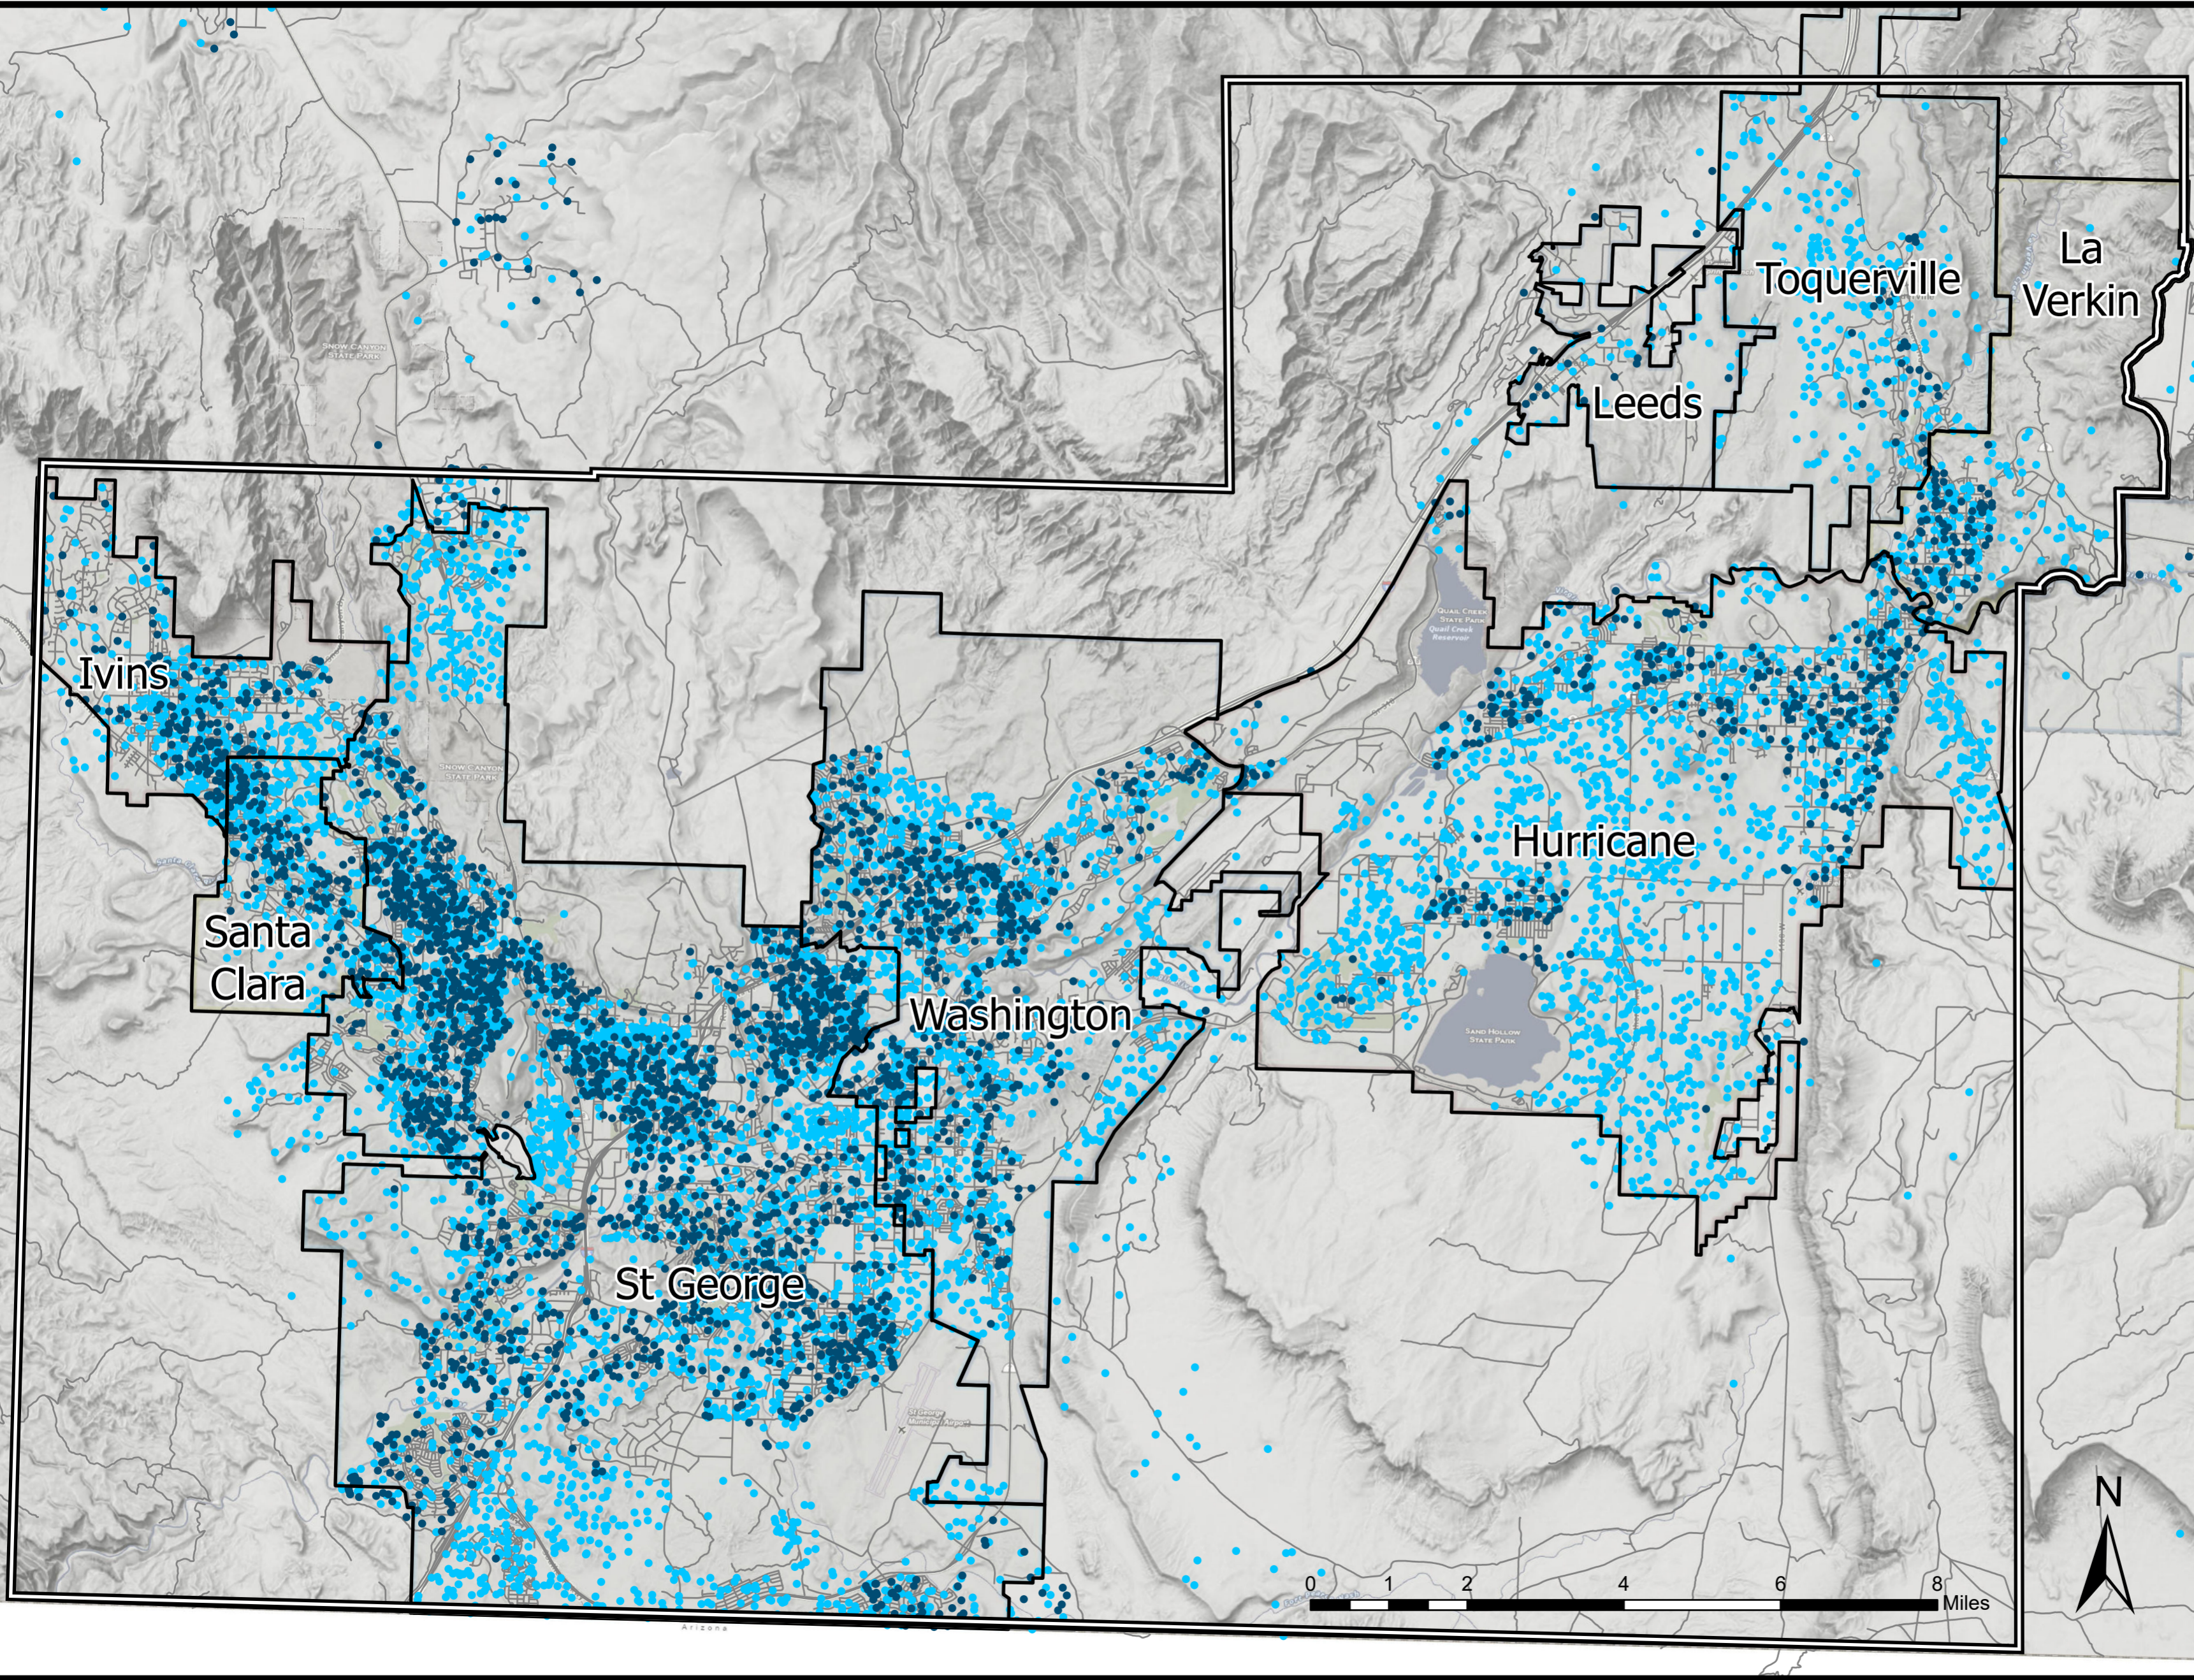

**Dixie Metropolitan
Planning Organization
Population Density
Regional Transportation
Plan
2023-2050**

Legend

- Population Density**
- Population 2019
 - Population Projection 2050
- 1 Dot = 50 People**