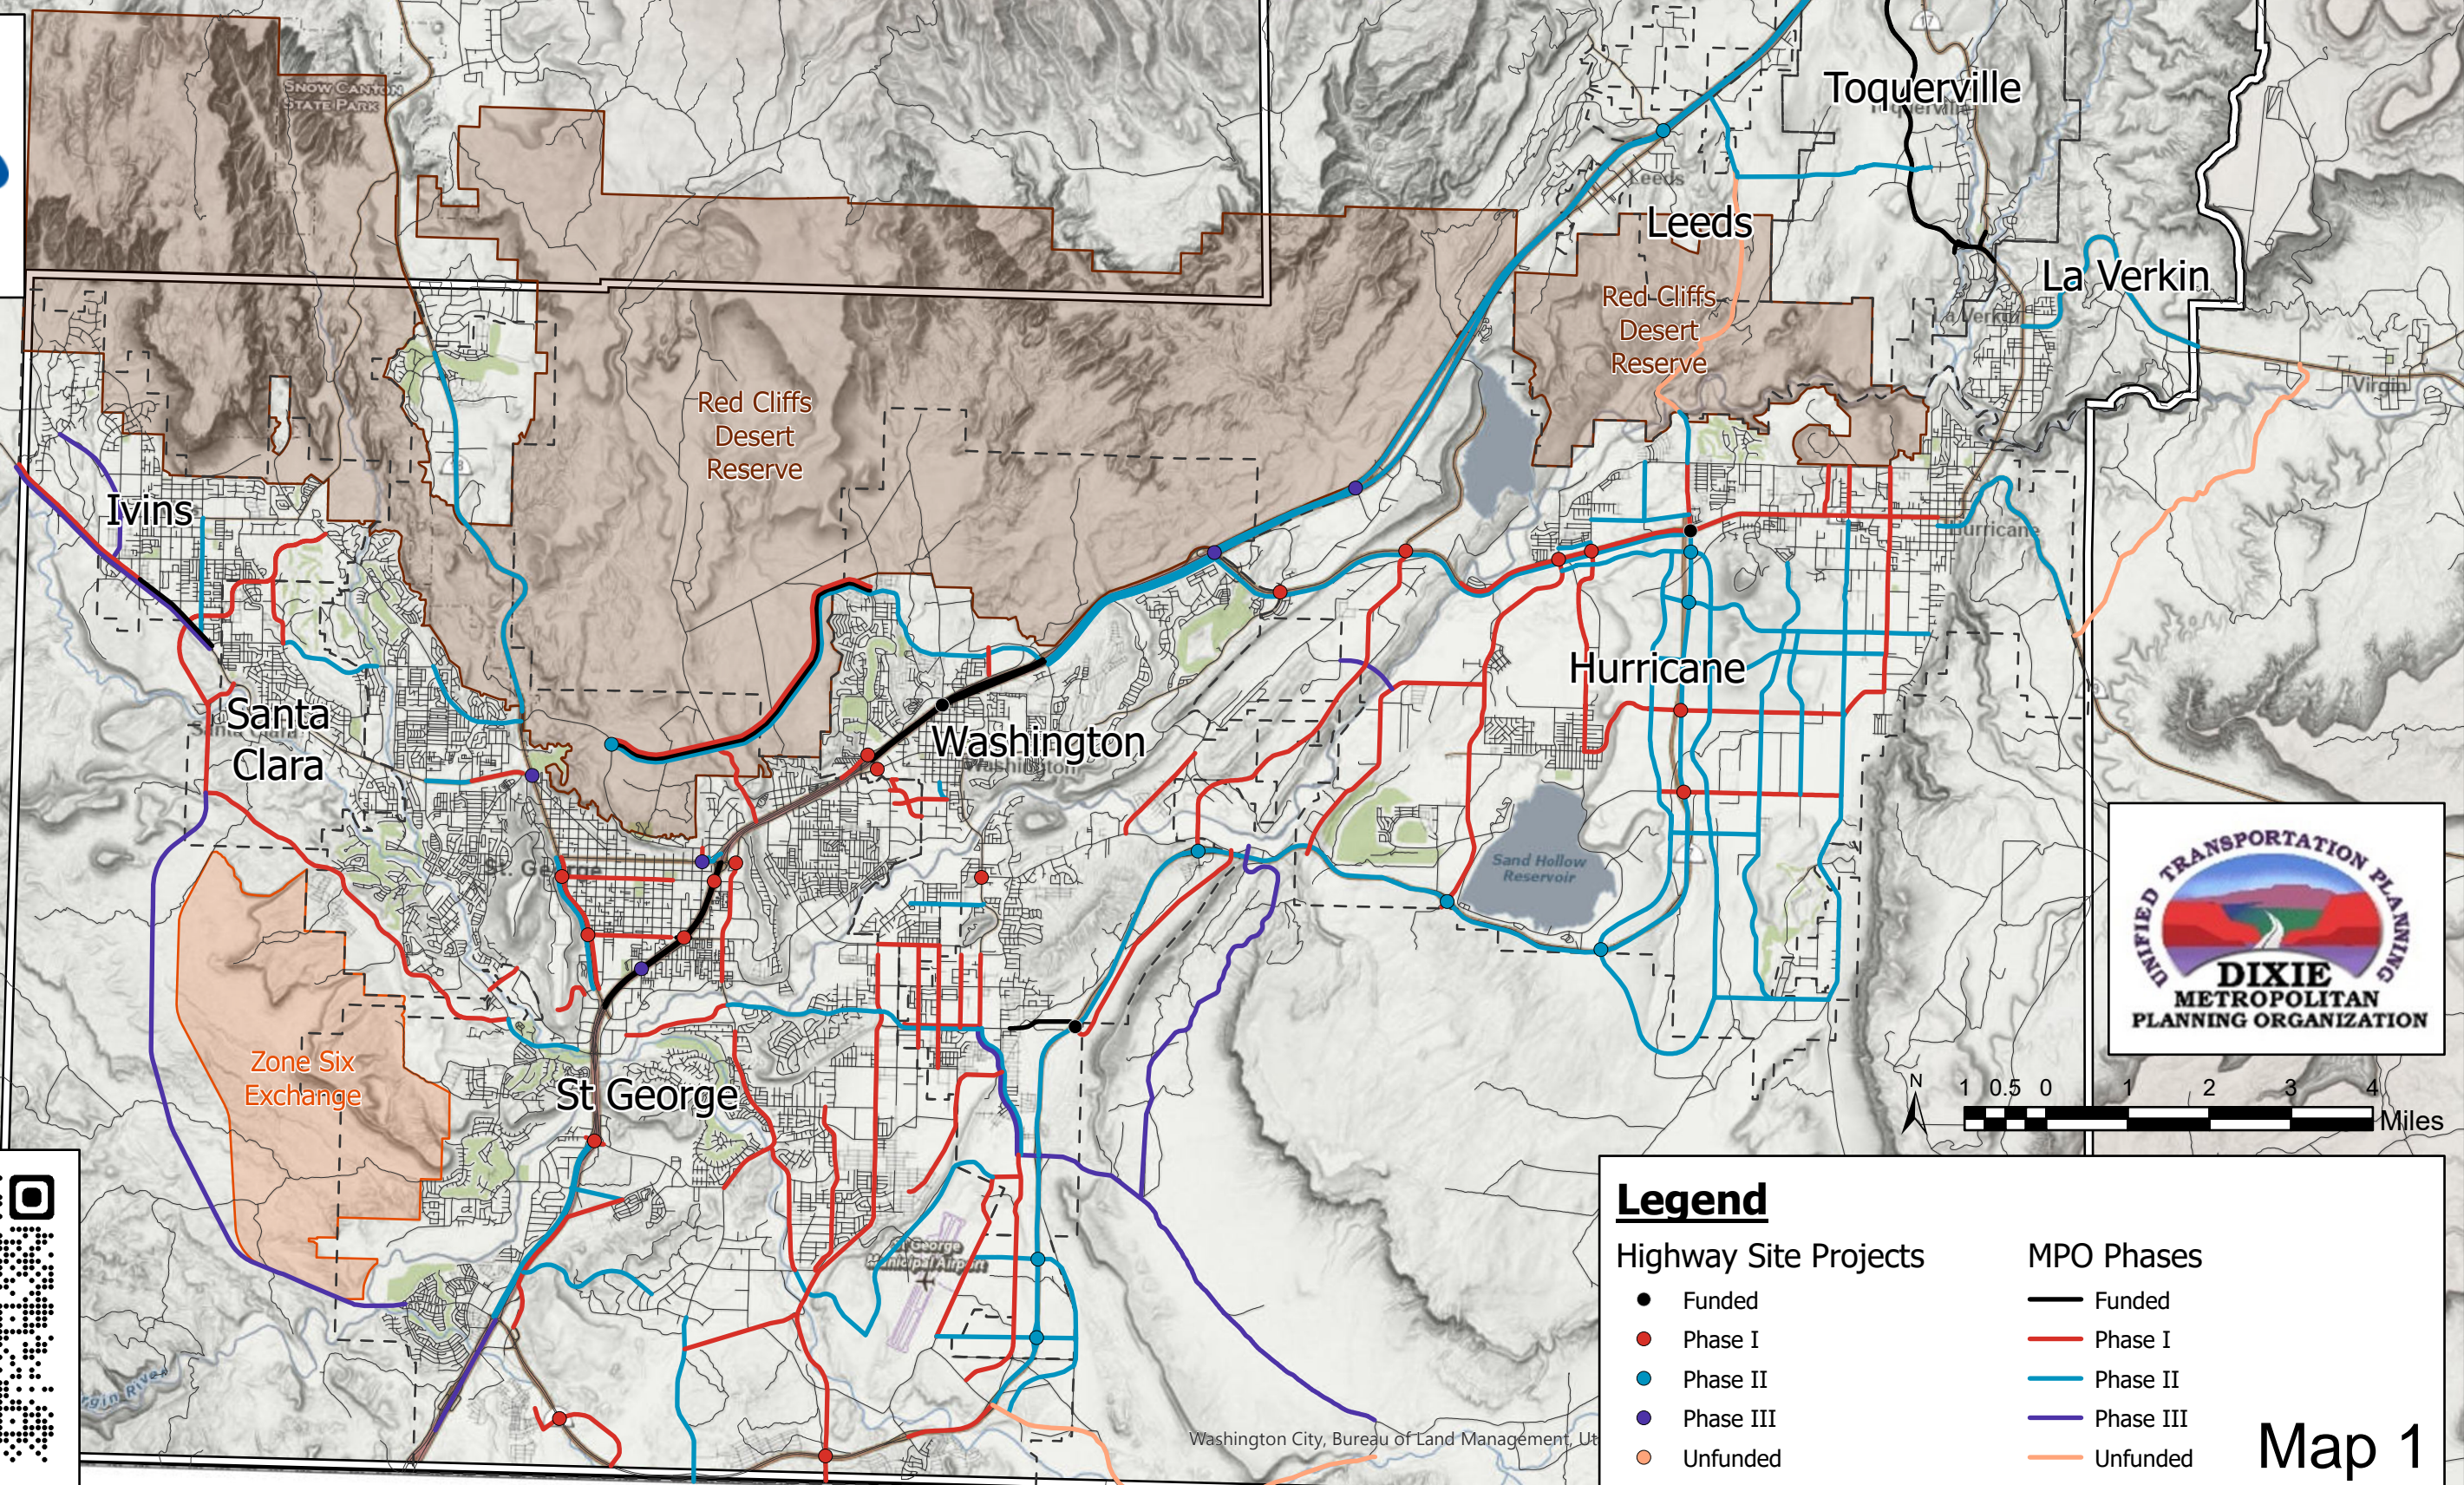

Dixie Metropolitan Planning Organization

Regional Transportation Plan 2023-2050

Legend

- | Highway Site Projects | MPO Phases |
|-----------------------|-------------|
| ● Funded | — Funded |
| ● Phase I | — Phase I |
| ● Phase II | — Phase II |
| ● Phase III | — Phase III |
| ● Unfunded | — Unfunded |

<https://arcg.is/eueGP>

Map 1